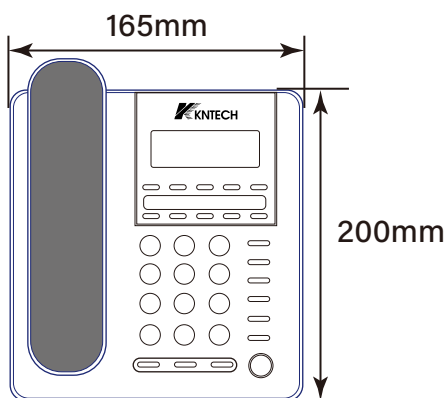

Size display

Web: www.koontech.com

Email: marketing@koontech.com

Tel: (HK Office) +852 9068 2799 / (Shenzhen Office) +86 2744 8753

Office:

HK Office: Unit C5, 11/F, Ka To Factory Building, 2 Cheung Yue Street, Cheung Sha Wan, Kowloon, Hong Kong

Shenzhen Office: T3 1001, Yifang Center, Baoan, Shenzhen, China

Factory: KNTECH Building, Phoenix Mountain, Limhai Zone, Shajiao Community, Humen, Dongguan, China