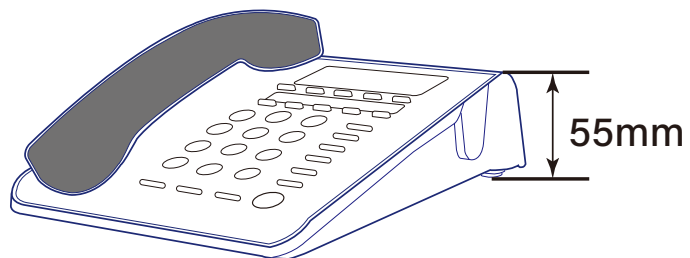

Size display

Web: www.koontech.com

Email: marketing@koontech.com

Tel: (HK Office) +852 9068 2799 / (Shenzhen Office) +86 2744 8753

Office:

HK Office: Unit C5, 11/F, Ka To Factory Building, 2 Cheung Yue Street, Cheung Sha Wan, Kowloon, Hong Kong

Shenzhen Office: T3 1001, Yifang Center, Baoan, Shenzhen, China

Factory: KNTECH Building, Phoenix Mountain, Limhai Zone, Shajiao Community, Humen, Dongguan, China